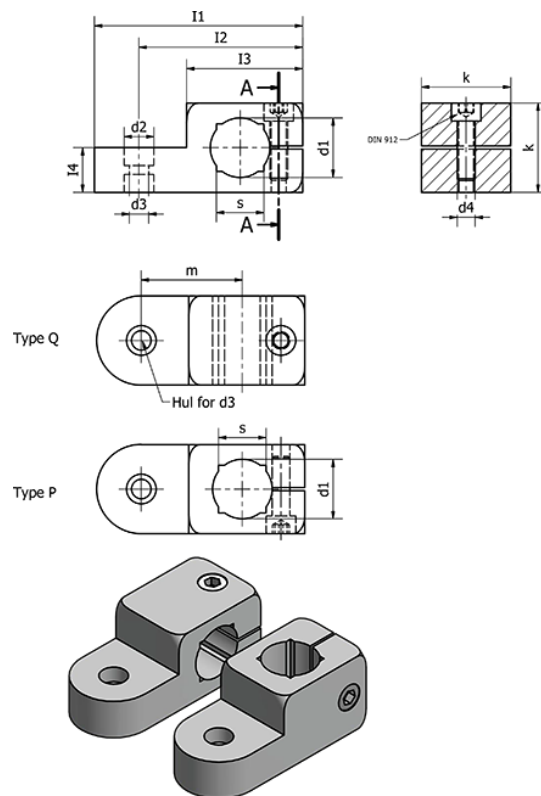

Article number: 20482B2030PELS
 Description: E+G Swivel clamp
 GN 482-B20-30-P-ELS

Measures

	= -	l1	= 70
	= -	l3	= 55
Clamping kit for d3 = GN 511.1-M6-30-S/K		l4	= 15
Clamping kit for d4 = GN 511-M6-30		k	= 30
d1	= 20	m	= 33.5
d2	= 10	s	= 16
d3	= 6.5	Weight (g)	= 101
d4	= M6		